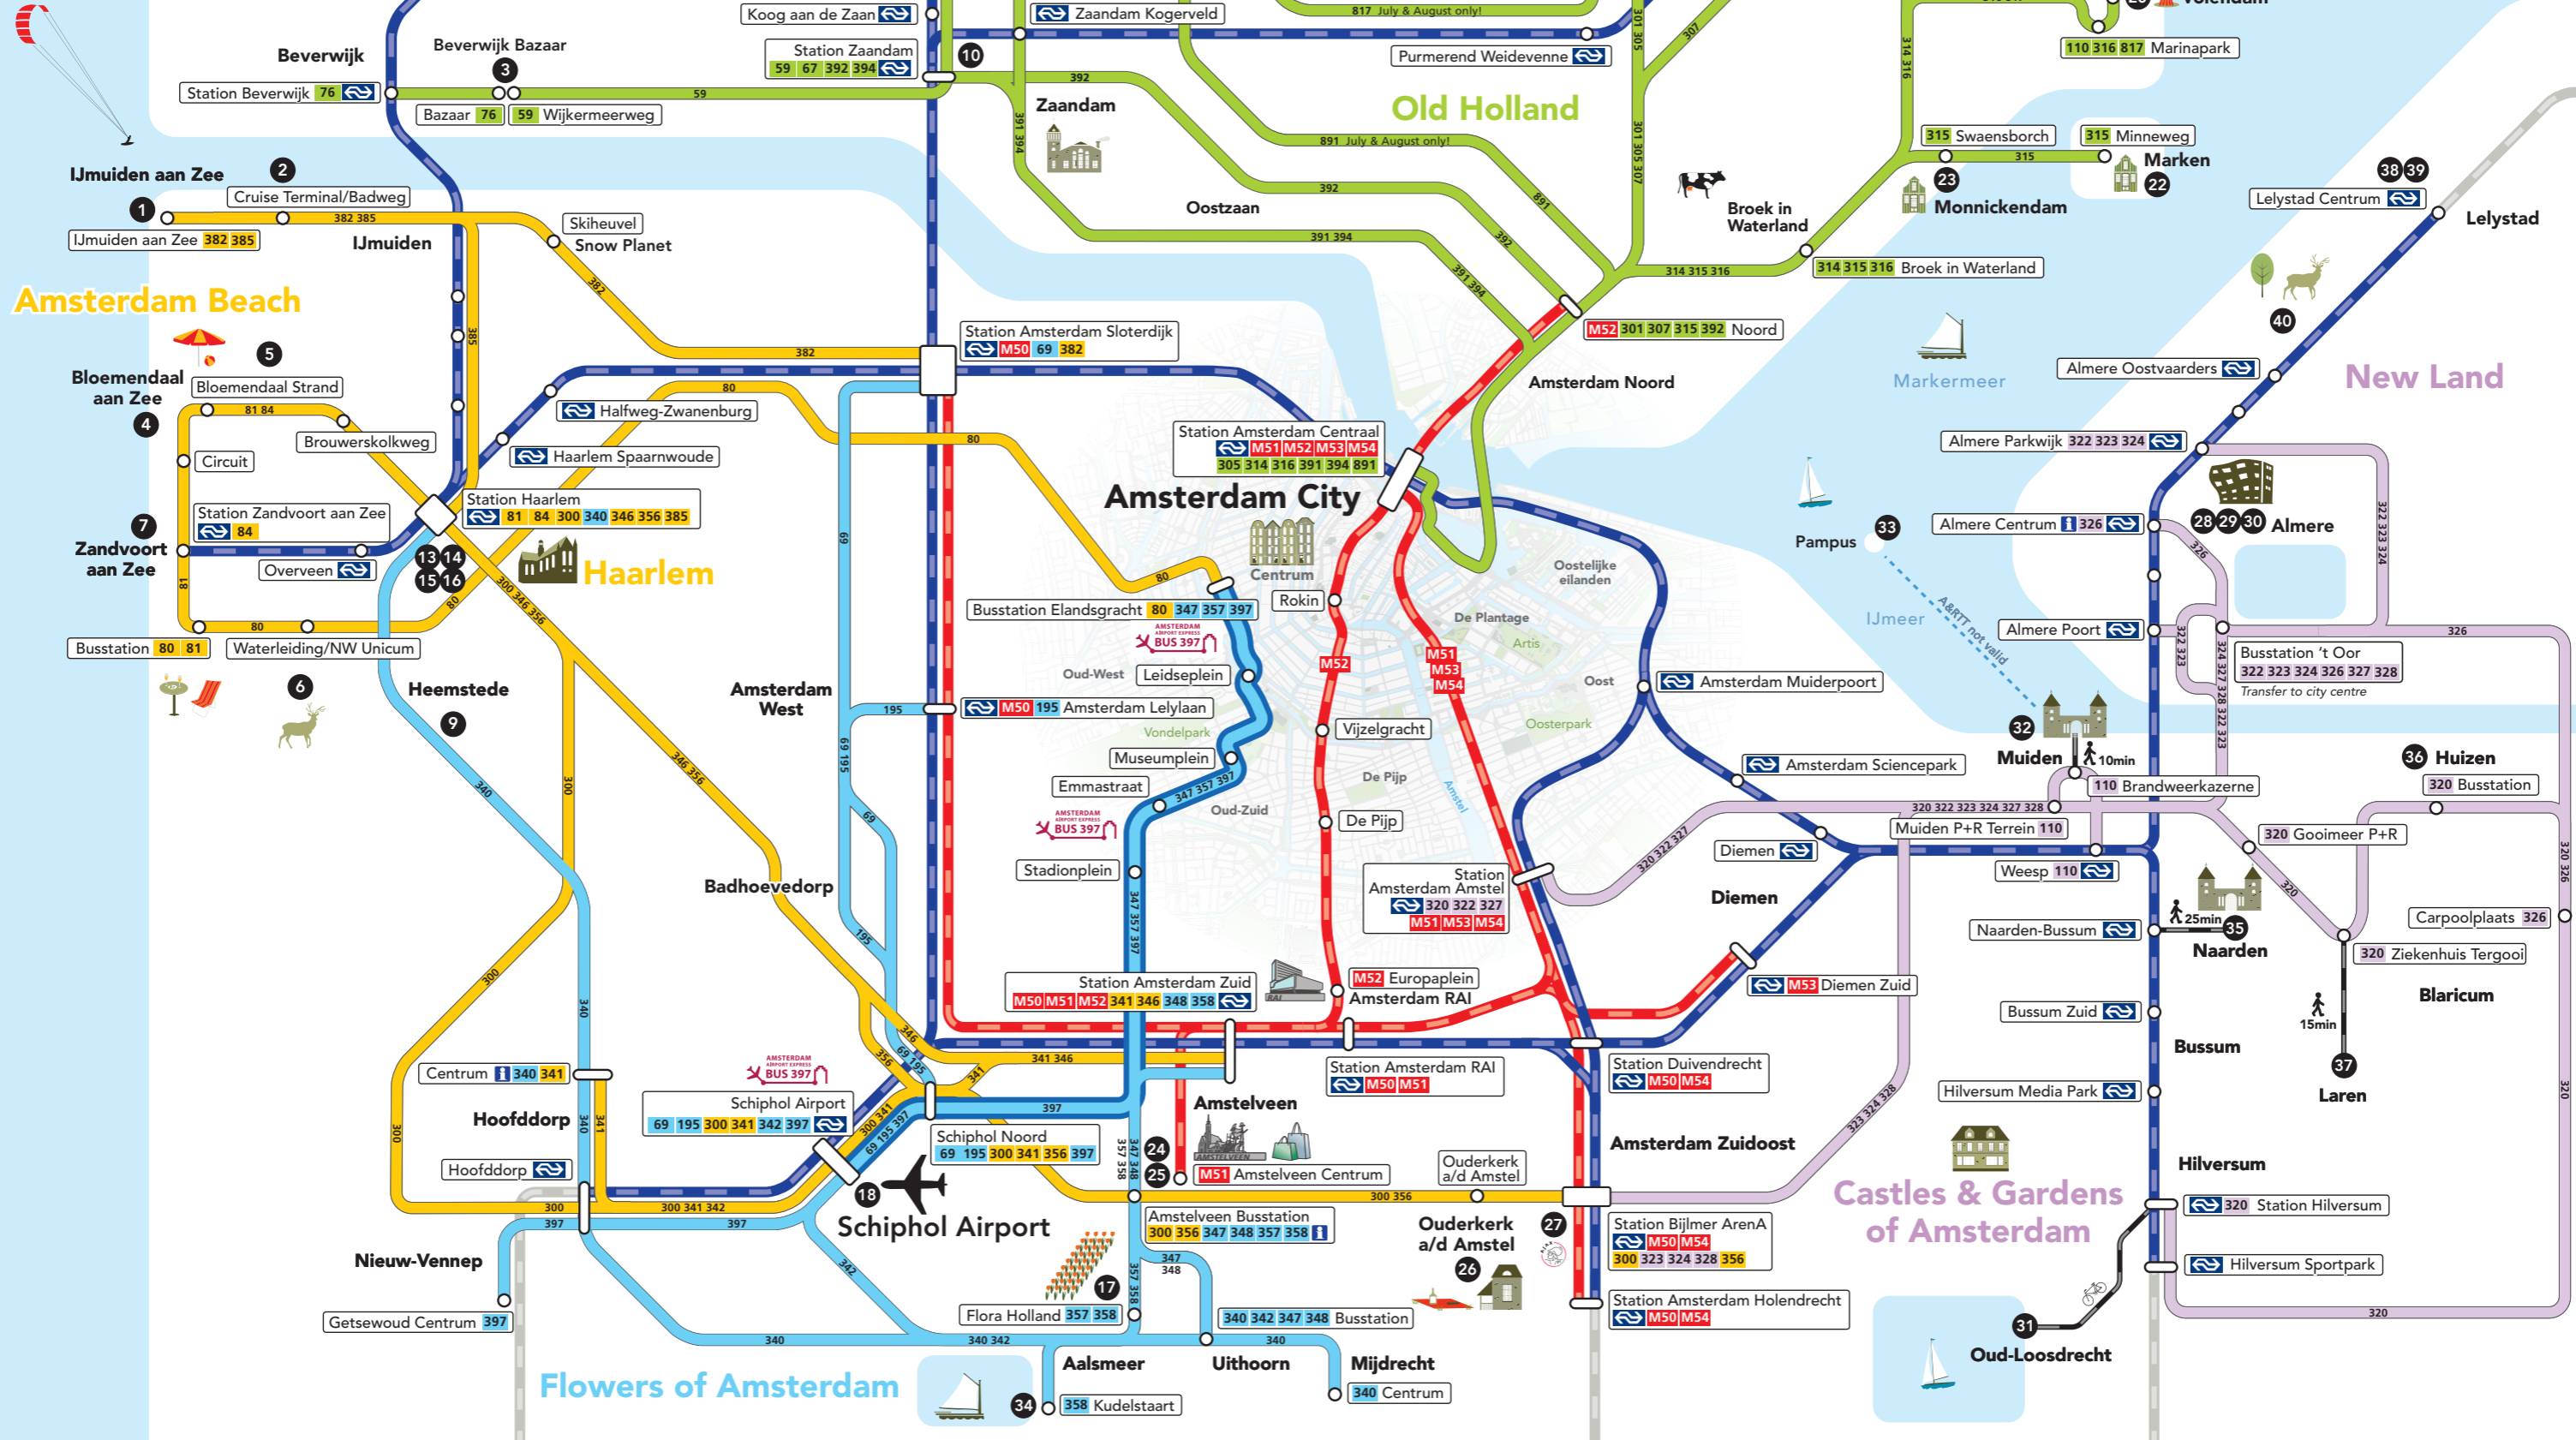

Travel area and highlights of the Amsterdam & Region Travel Ticket

- 1 2 3 Museums, Sights, Attractions and Historic Towns
- Bus line, Haarlem / Beach region
- Bus line, Schiphol Airport / Flowers region
- Bus line, Old Holland region
- Bus line, New Land / Castles & Gardens region
- Bus stop
- Walking or rent-a-bike route
- M Metro line with station
- Railway line with station, Amsterdam & Region Travel Ticket valid
- Railway line, Amsterdam & Region Travel Ticket not valid
- Visitor information

- 1 IJmuiden aan Zee Beach 382 385
- 2 Port of IJmuiden 382 385
- 3 Beverwijk Bazaar 59 76
- 4 Bloemendaal aan Zee Beach 81 84
- 5 National Park Zuid-Kennemerland 81 84
- 6 Amsterdam Water Reservoir Dunes 80
- 7 Zandvoort aan Zee Beach 80 81 84
- 8 Race Circuit park Zandvoort 81 84
- 9 Steam Machine Museum Cruquius 340
- 10 Zaandam Centre 67 392 394
- 11 Zaanse Schans 67 391 817 891

- 23 Monnickendam 315
- 24 Amstelveen Centre M51 300 356 347 348 357 358 397
- 25 Cobra Museum M51 300 356 347 348 357 358 397
- 26 Ouderkerk a/d Amstel 300 356
- 27 Ajax stadium / Johan Cruijff ArenA M50 M54 300 356
- 28 Batavia Stad Amsterdam Fashion Outlet M50 M54 300 356
- 29 Almere Centre 322 326 327 328
- 30 Veiligheidsmuseum PIT 322 326 327 328
- 31 Citymall Almere 322 326 327 328
- 32 Loosdrecht Lakes by bike from Hilversum
- 33 Amsterdam Castle Muiderlot 110 320 322 323 324 327 328
- 34 Fortness Island Pampus 110 320 322 323 324 327 328

- 34 Westeinderplassen 357
- 35 Dutch Fortress Museum in Naarden or 320
- 36 Old Harbour Huizen 320
- 37 Singer Museum Laren 320
- 38 Batavia Stad Amsterdam Fashion Outlet
- 39 New Land Museum
- 40 Oostvaardersplassen